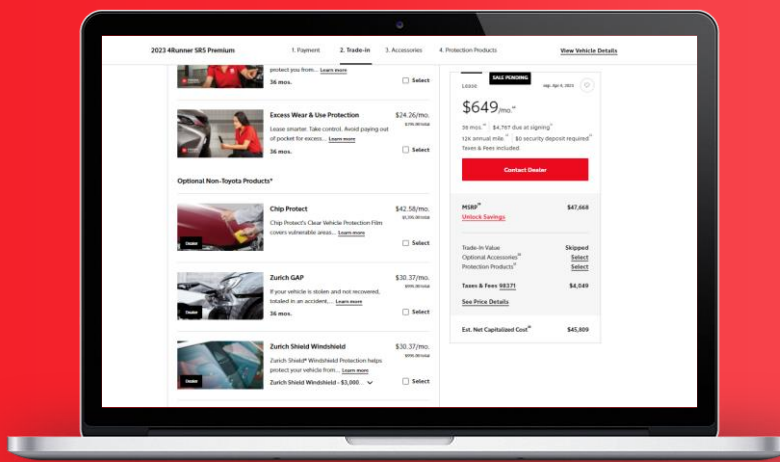

It's here!

INTRODUCING:

EFG Protection Products Integration

Meet SmartPath's newest protection product partner. We've teamed up to bring you automated access to a certified, compliant collection of EFG products on our best-in-class platform.

An integration that makes an impact

All EFG products are now available throughout all SmartPath channels

Automated integration ensures convenient and secure presentation

EFG has been developing innovative products for our dealers for 40+ years

Fully customizable menu ensures best-in-class experience for all

Learn More

Attend our training and discover more about the integration between SmartPath and EFG, how it benefits everyone involved, and more!